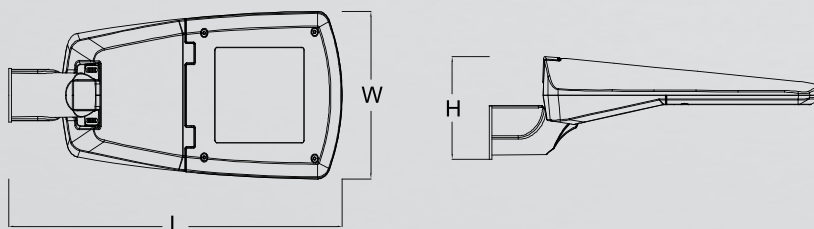

Sovite | Adaptor | Adapter 34 – 42 mm

Street Luminaire | Gatuarmatur | Katuvalaisin

Koodi Kod | Code	SAP	Tyyppi | Typ | Type	Teho | Effekt | Power	Lumen	Paino Vikt | Weight
4548149	CFD274	Onnstreet IP65 3000lm 740 GL ant LJ8m	30 W	3000	4,0 kg
4548150	CFD276	Onnstreet IP65 5000lm 740 GL ant LJ8m	50 W	5000	5,1 kg
4548151	CFD277	Onnstreet IP65 6500lm 740 GL ant LJ8m	65 W	6500	5,1 kg
4548152	CFD275	Sovite | Adaptor | Adapter 34-42 mm			0,17 kg

Tyyppi | Typ | Type	L mm	W mm	H mm
Onnstreet 3000lm	566	211	144
Onnstreet 5000lm	637	256	158
Onnstreet 6500lm	637	256	158